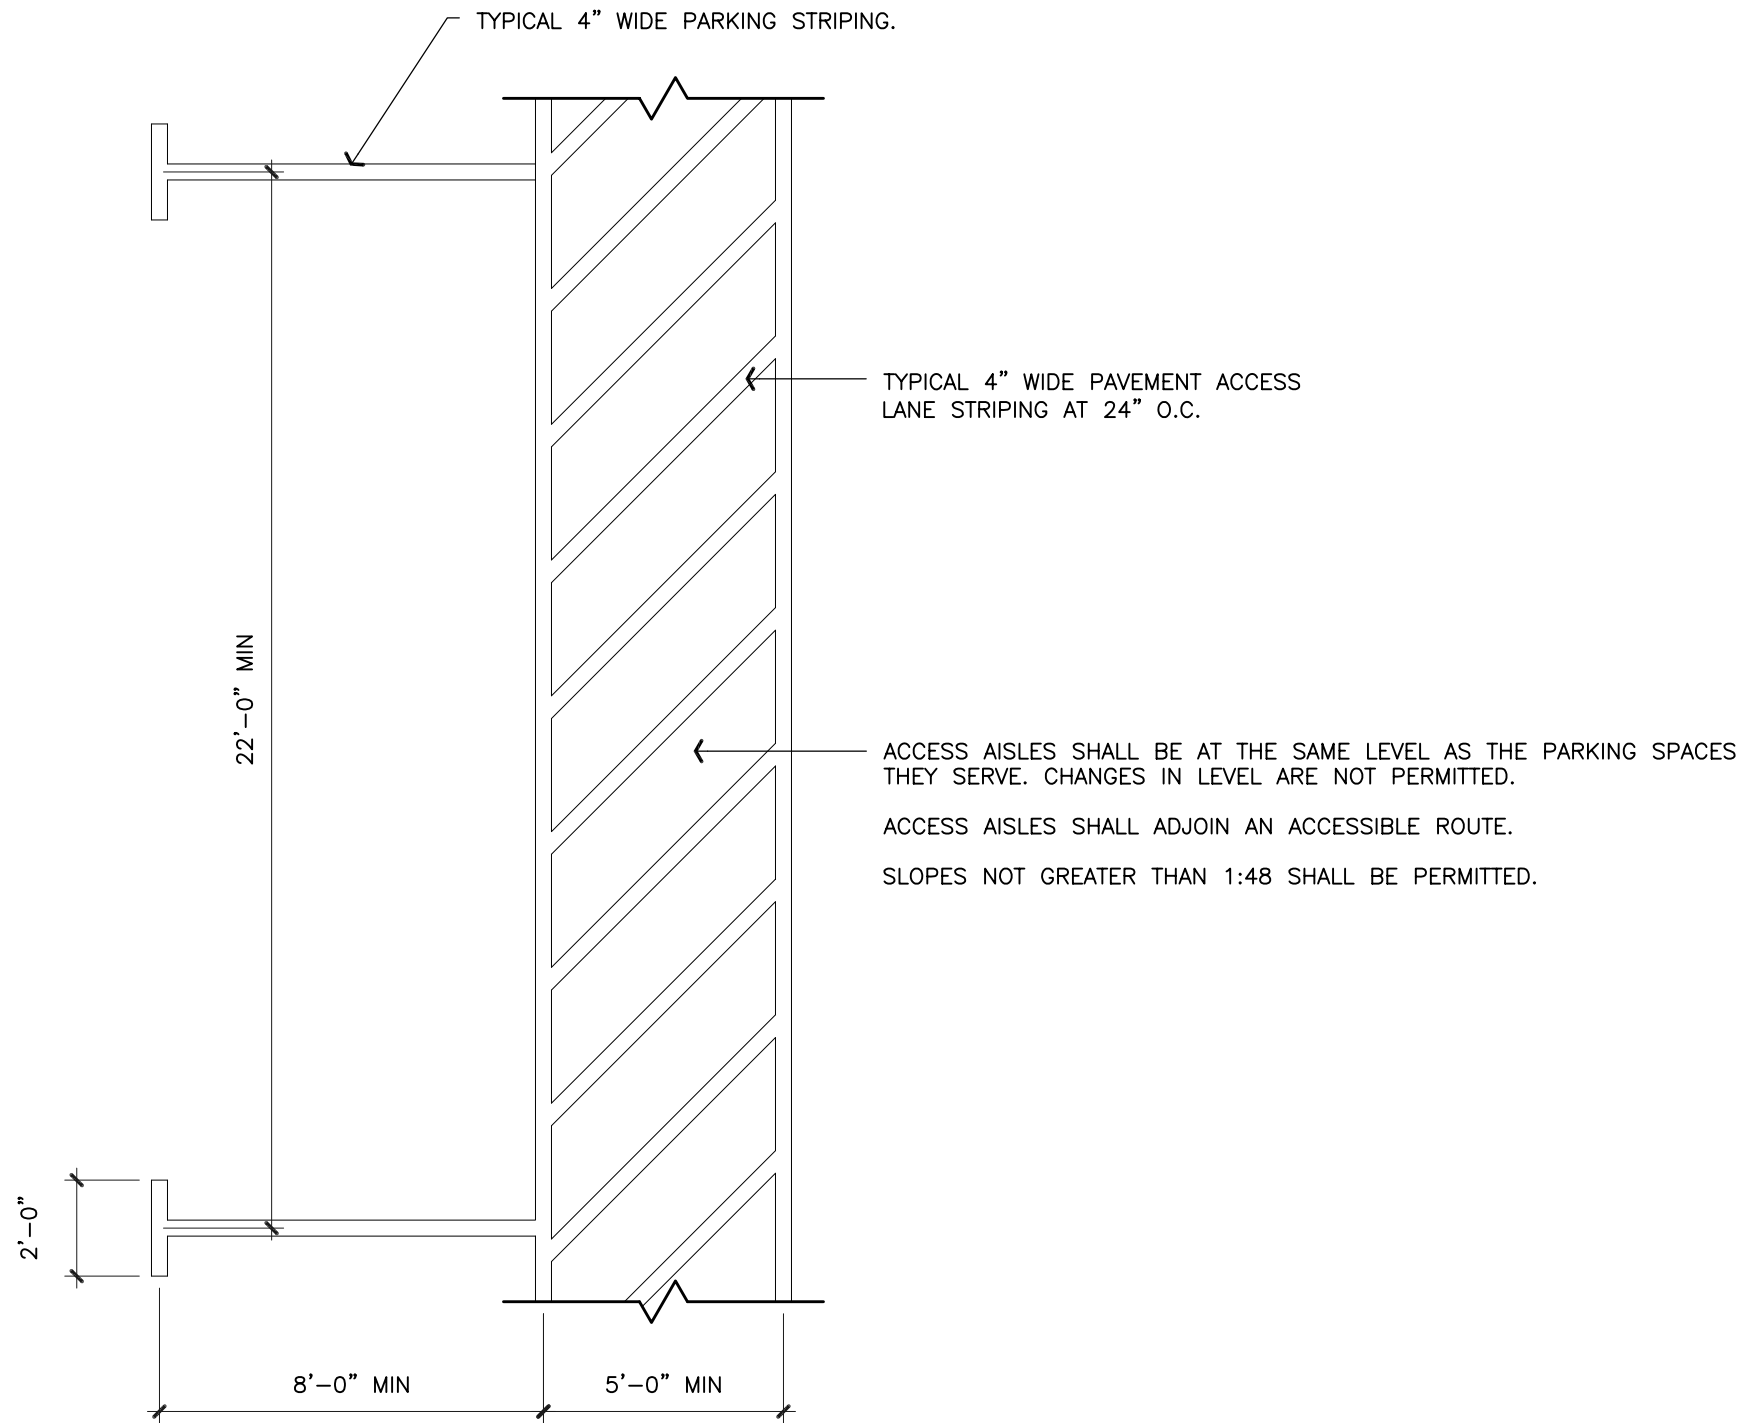

ADA ACCESSIBLE PARKING AISLE WIDTH FOR CARS

SCALE: 1/4"=1'-0"

ADA ACCESSIBLE PARKING AISLE WIDTH FOR VANS

SCALE: 1/4"=1'-0"

FOR EVERY SIX OR FRACTION OF SIX PARKING SPACES REQUIRED BY ADA 208.S TO COMPLY WITH ADA 502, AT LEAST ONE SHALL BE A VAN SPARKING SPACE.

ADA ACCESSIBLE PARALLEL PARKING AISLE WIDTH FOR CARS

SCALE: 1/4"=1'-0"

ADA ACCESSIBLE PARALLEL PARKING AISLE WIDTH FOR VANS

SCALE: 1/4"=1'-0"