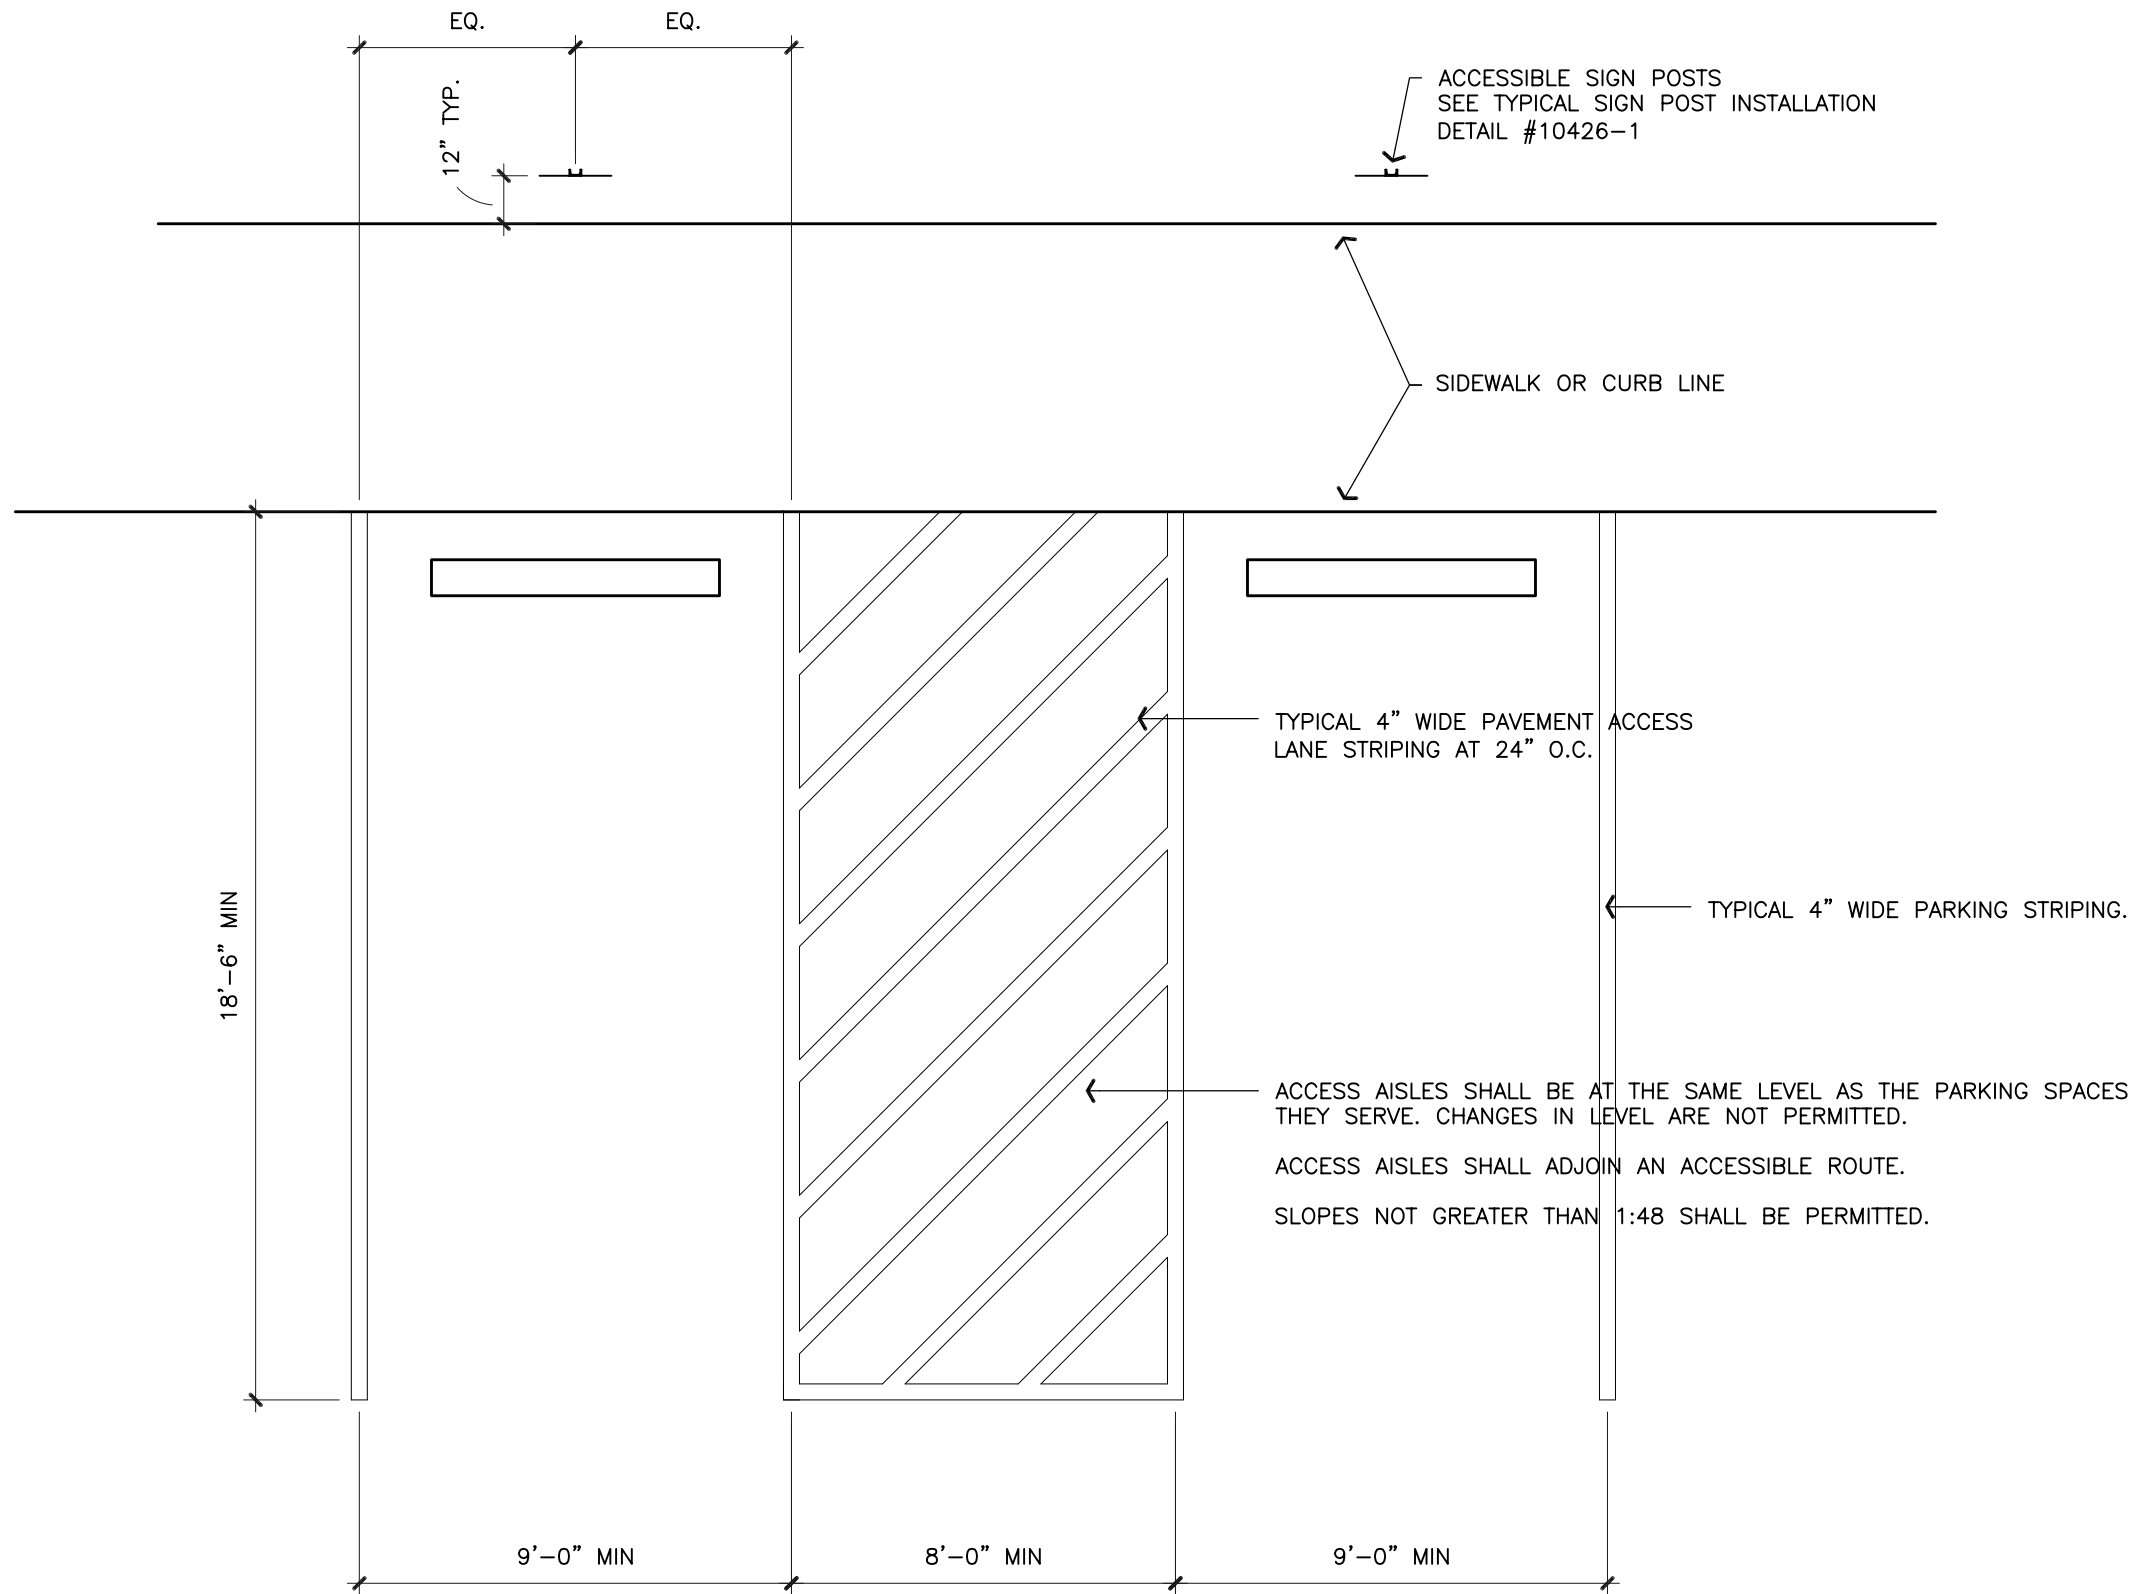

ADA ACCESSIBLE PARKING AISLE WIDTH FOR CARS

SCALE: 1/4"=1'-0"

ADA ACCESSIBLE PARKING AISLE WIDTH FOR VANS

SCALE: 1/4"=1'-0"

FOR EVERY SIX OR FRACTION OF SIX PARKING SPACES REQUIRED BY ADA 208.S TO COMPLY WITH ADA 502, AT LEAST ONE SHALL BE A VAN SPARKING SPACE.

ADA ACCESSIBLE PARALLEL PARKING AISLE WIDTH FOR CARS

SCALE: 1/4"=1'-0"

ADA ACCESSIBLE PARALLEL PARKING AISLE WIDTH FOR VANS

SCALE: 1/4"=1'-0"