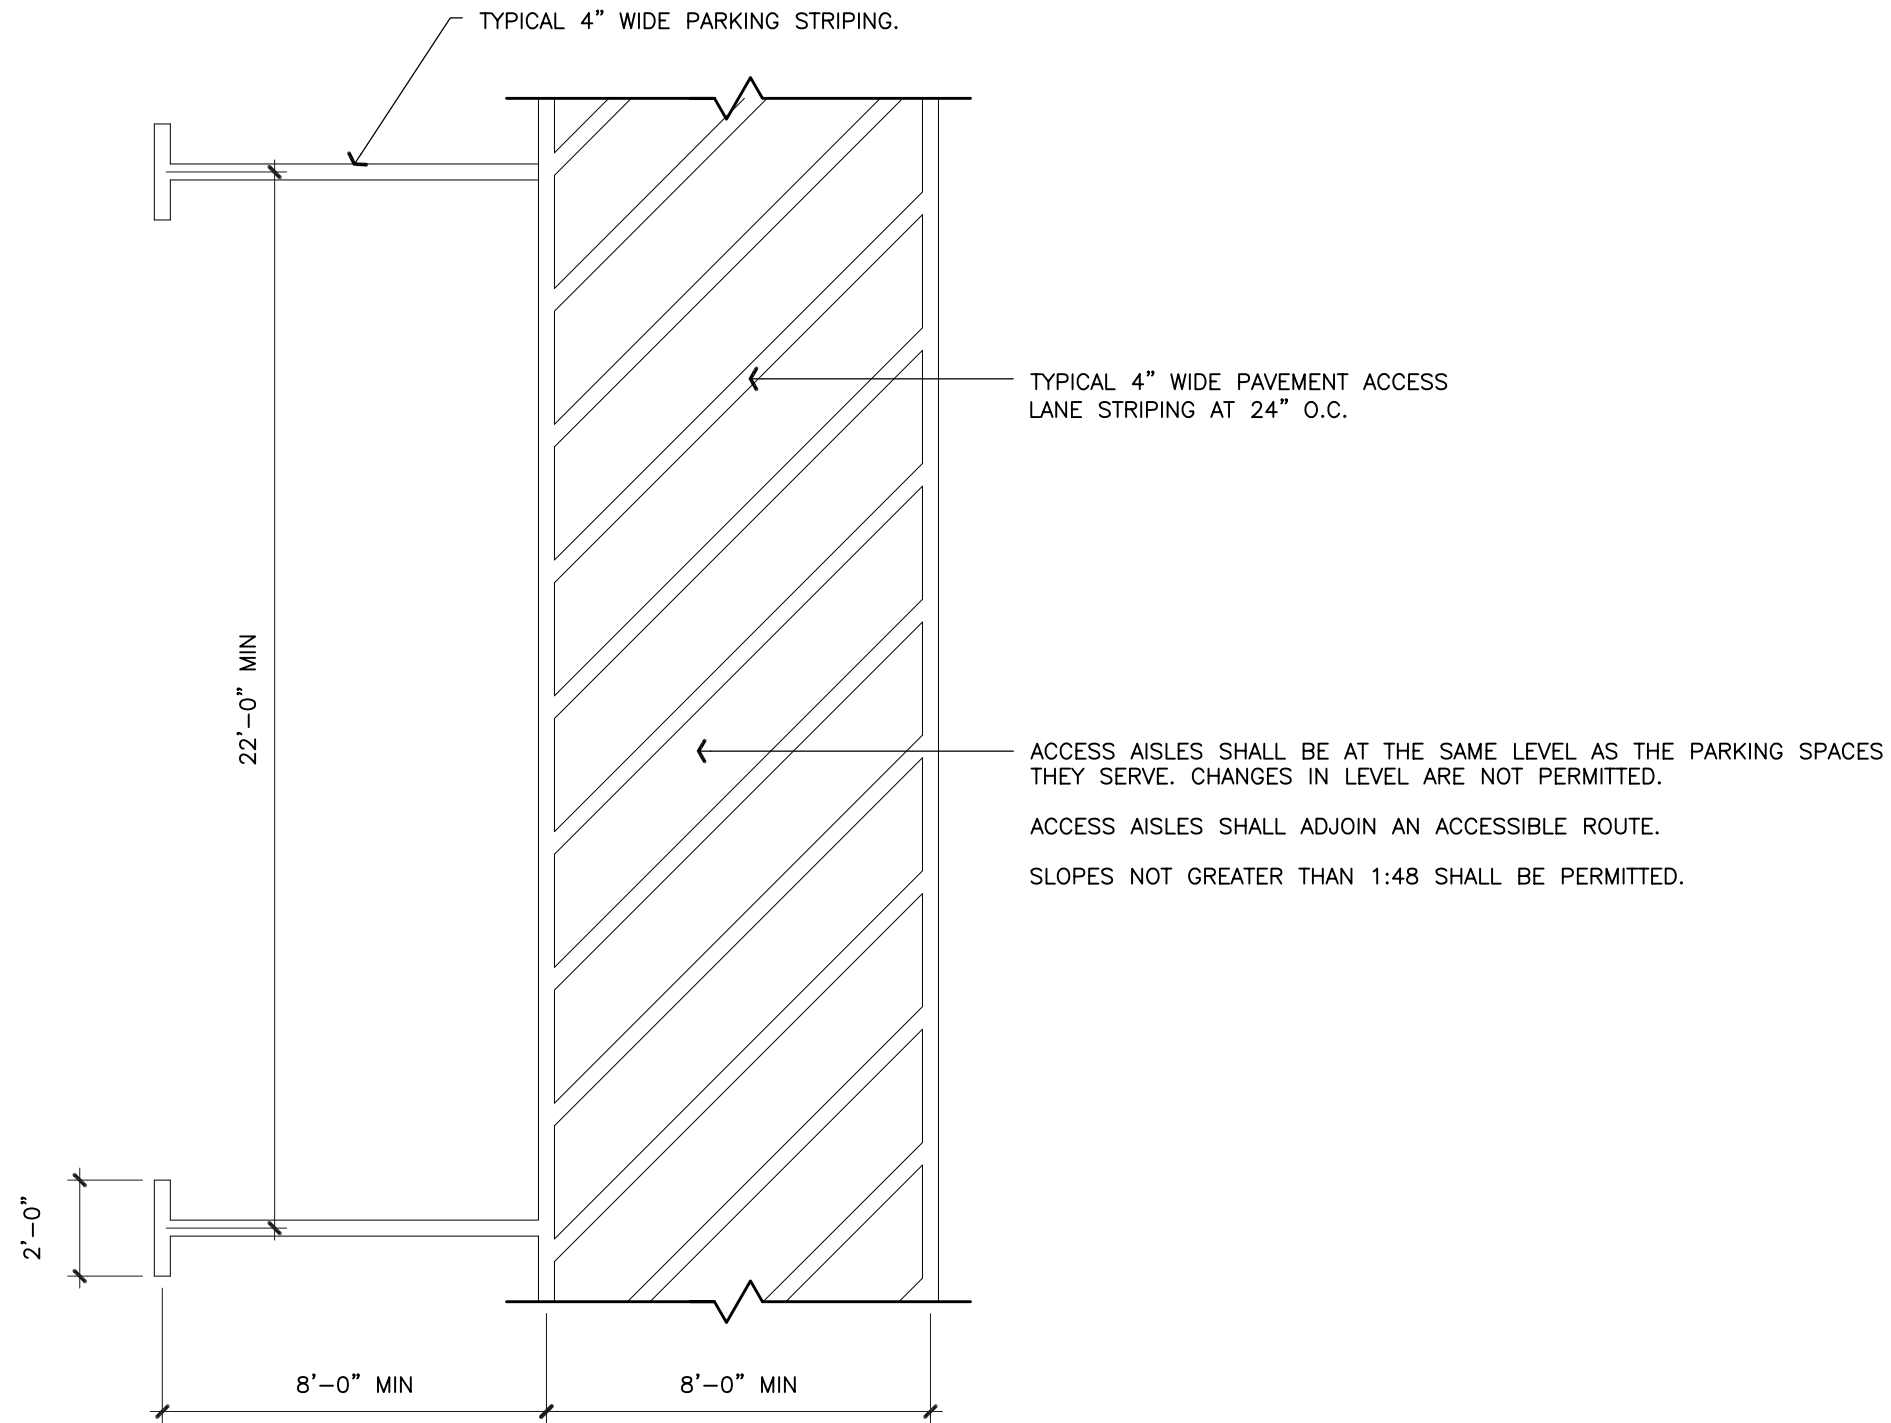

ADA ACCESSIBLE PARKING AISLE WIDTH FOR CARS

SCALE: 1/4"=1'-0"

ADA ACCESSIBLE PARKING AISLE WIDTH FOR VANS

SCALE: 1/4"=1'-0"

FOR EVERY SIX OR FRACTION OF SIX PARKING SPACES REQUIRED BY ADA 208.S TO COMPLY WITH ADA 502, AT LEAST ONE SHALL BE A VAN SPARKING SPACE.

ADA ACCESSIBLE PARALLEL PARKING AISLE WIDTH FOR CARS

SCALE: 1/4"=1'-0"

ADA ACCESSIBLE PARALLEL PARKING AISLE WIDTH FOR VANS

SCALE: 1/4"=1'-0"