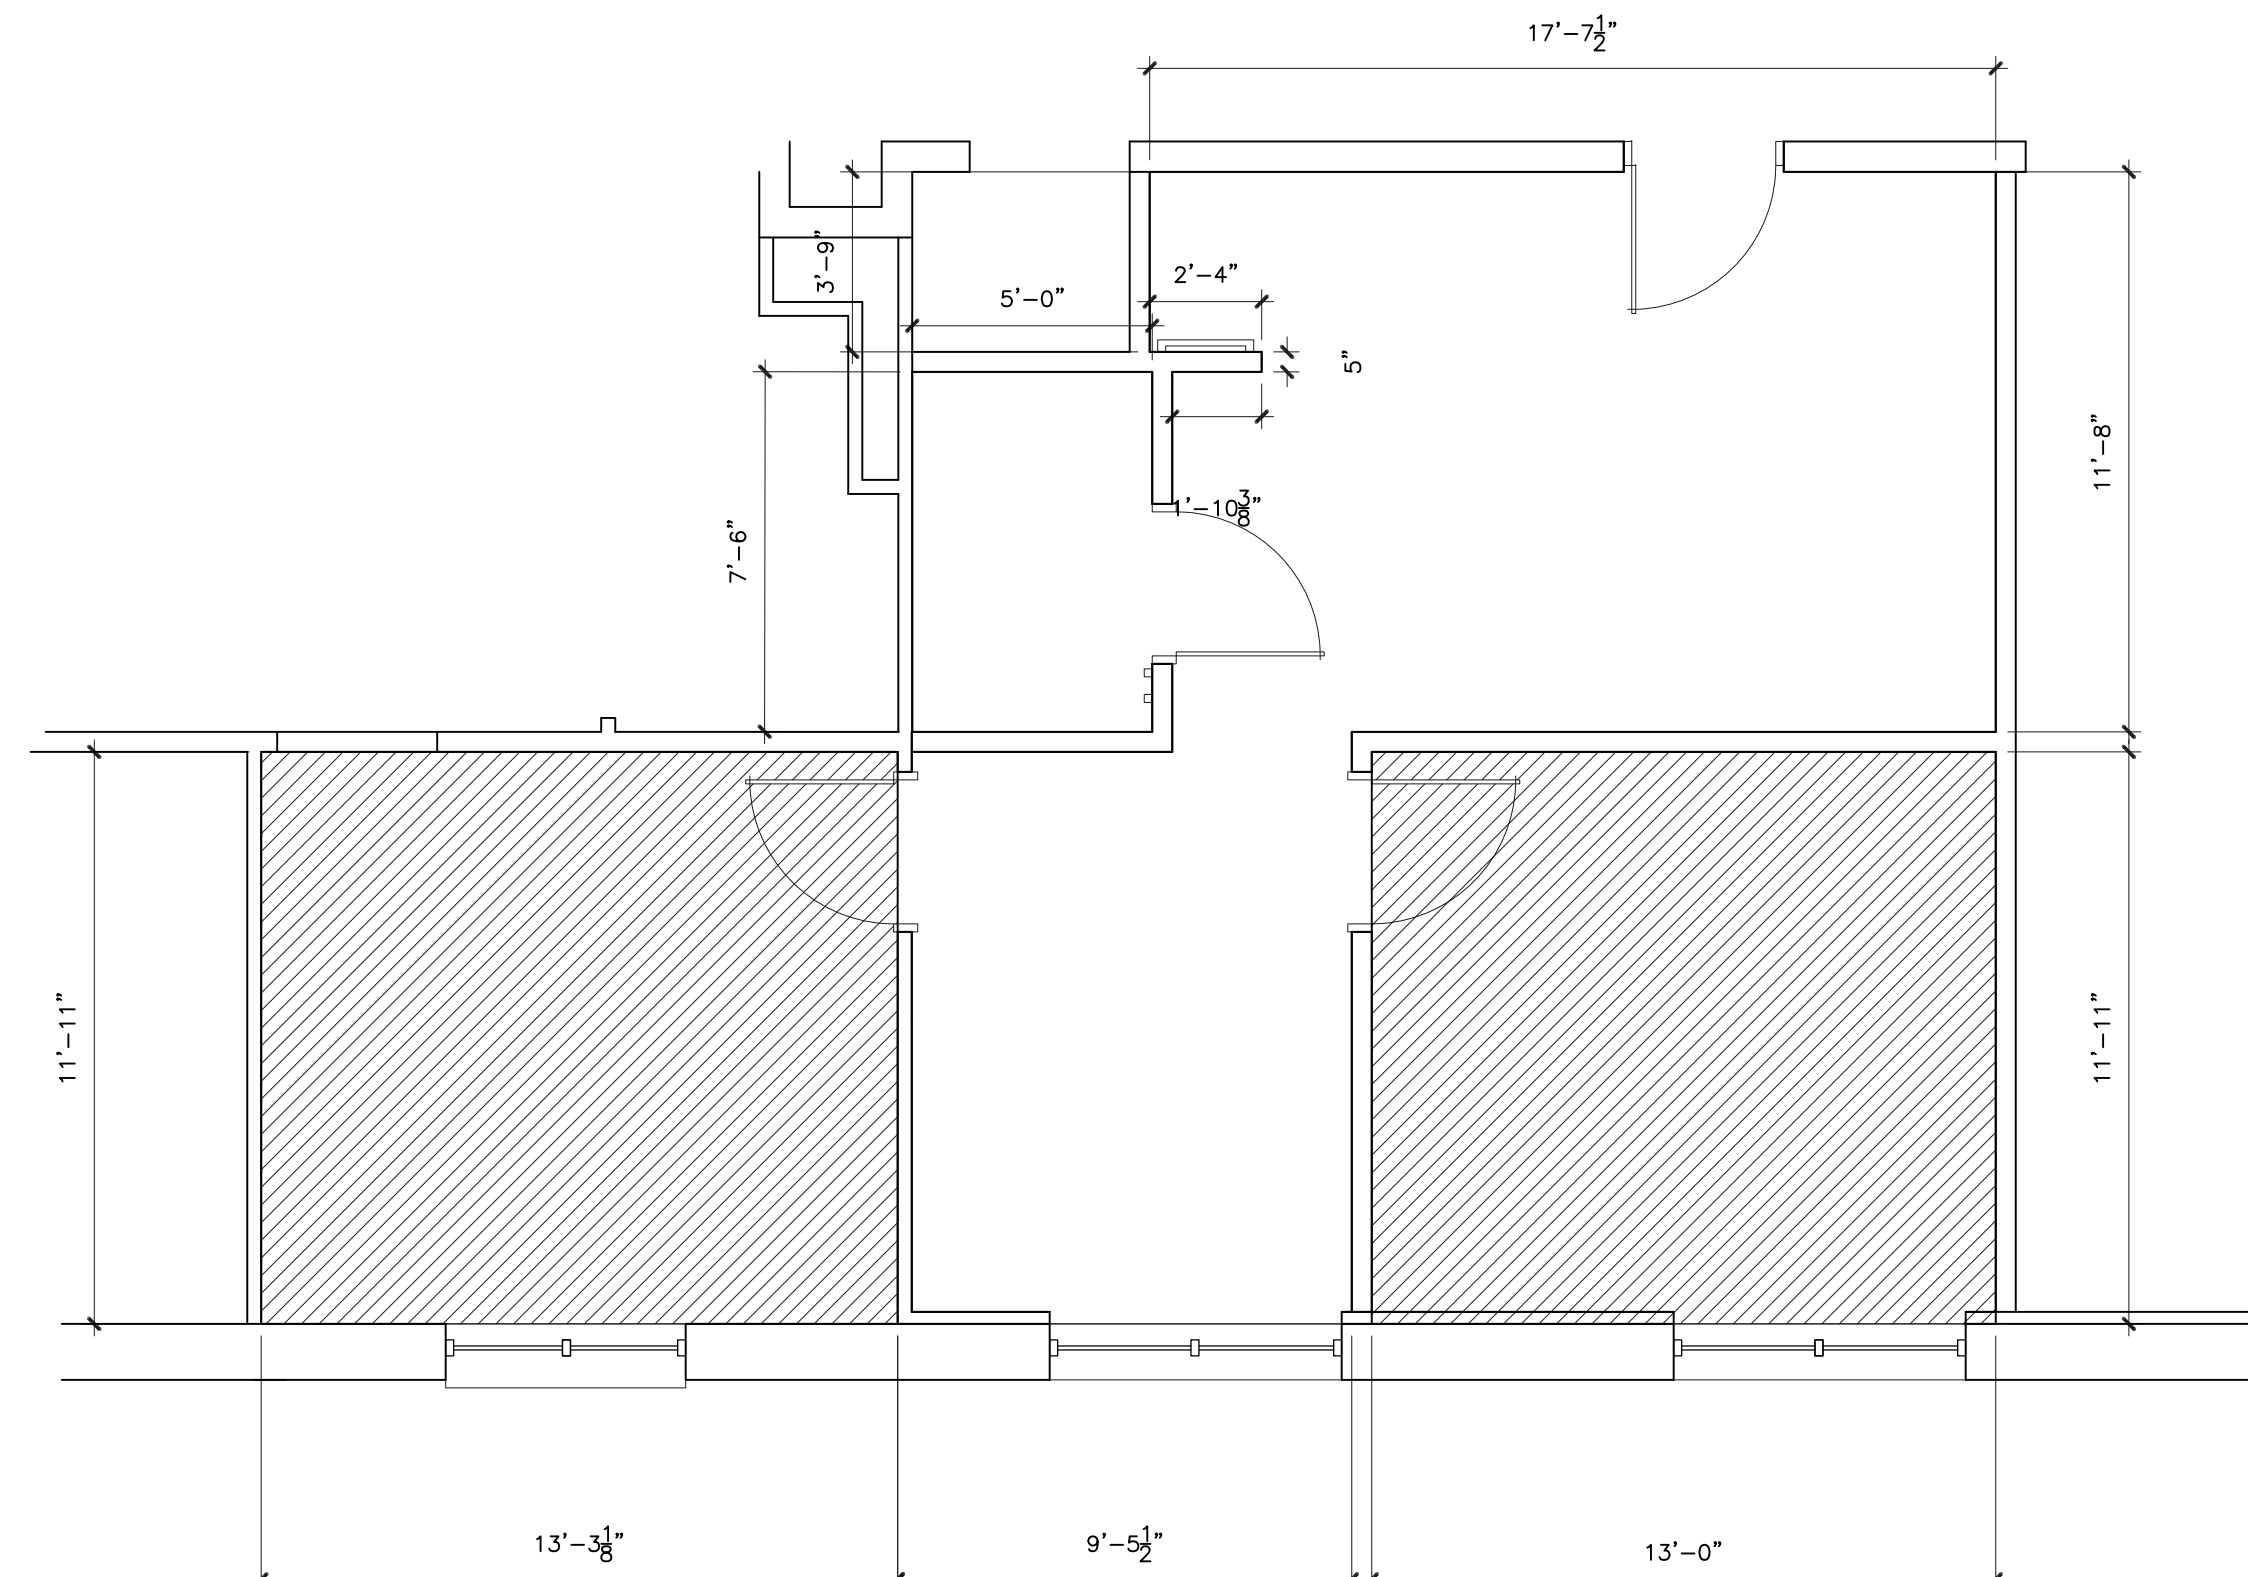

Suite 105

Suite 107

Suite 109

1 TYPICAL FIRST FLOOR SUITE PLANS
1 SCALE: 1/4"=1'-0"

1 FIRST FLOOR
1 SCALE: 1/8"=1'-0"

When this drawing is reproduced at original scale, this bar = 1 inch

Planning, Design & Construction
Burgess House
901 South National Avenue
Springfield, Missouri 65897
(417) 836-5101 Fax: (417) 836-6884

Bedroom Flooring Replacement
Scholars House

Date: 5/15/2017

Drawn By:

Sheet Number:

1

AI