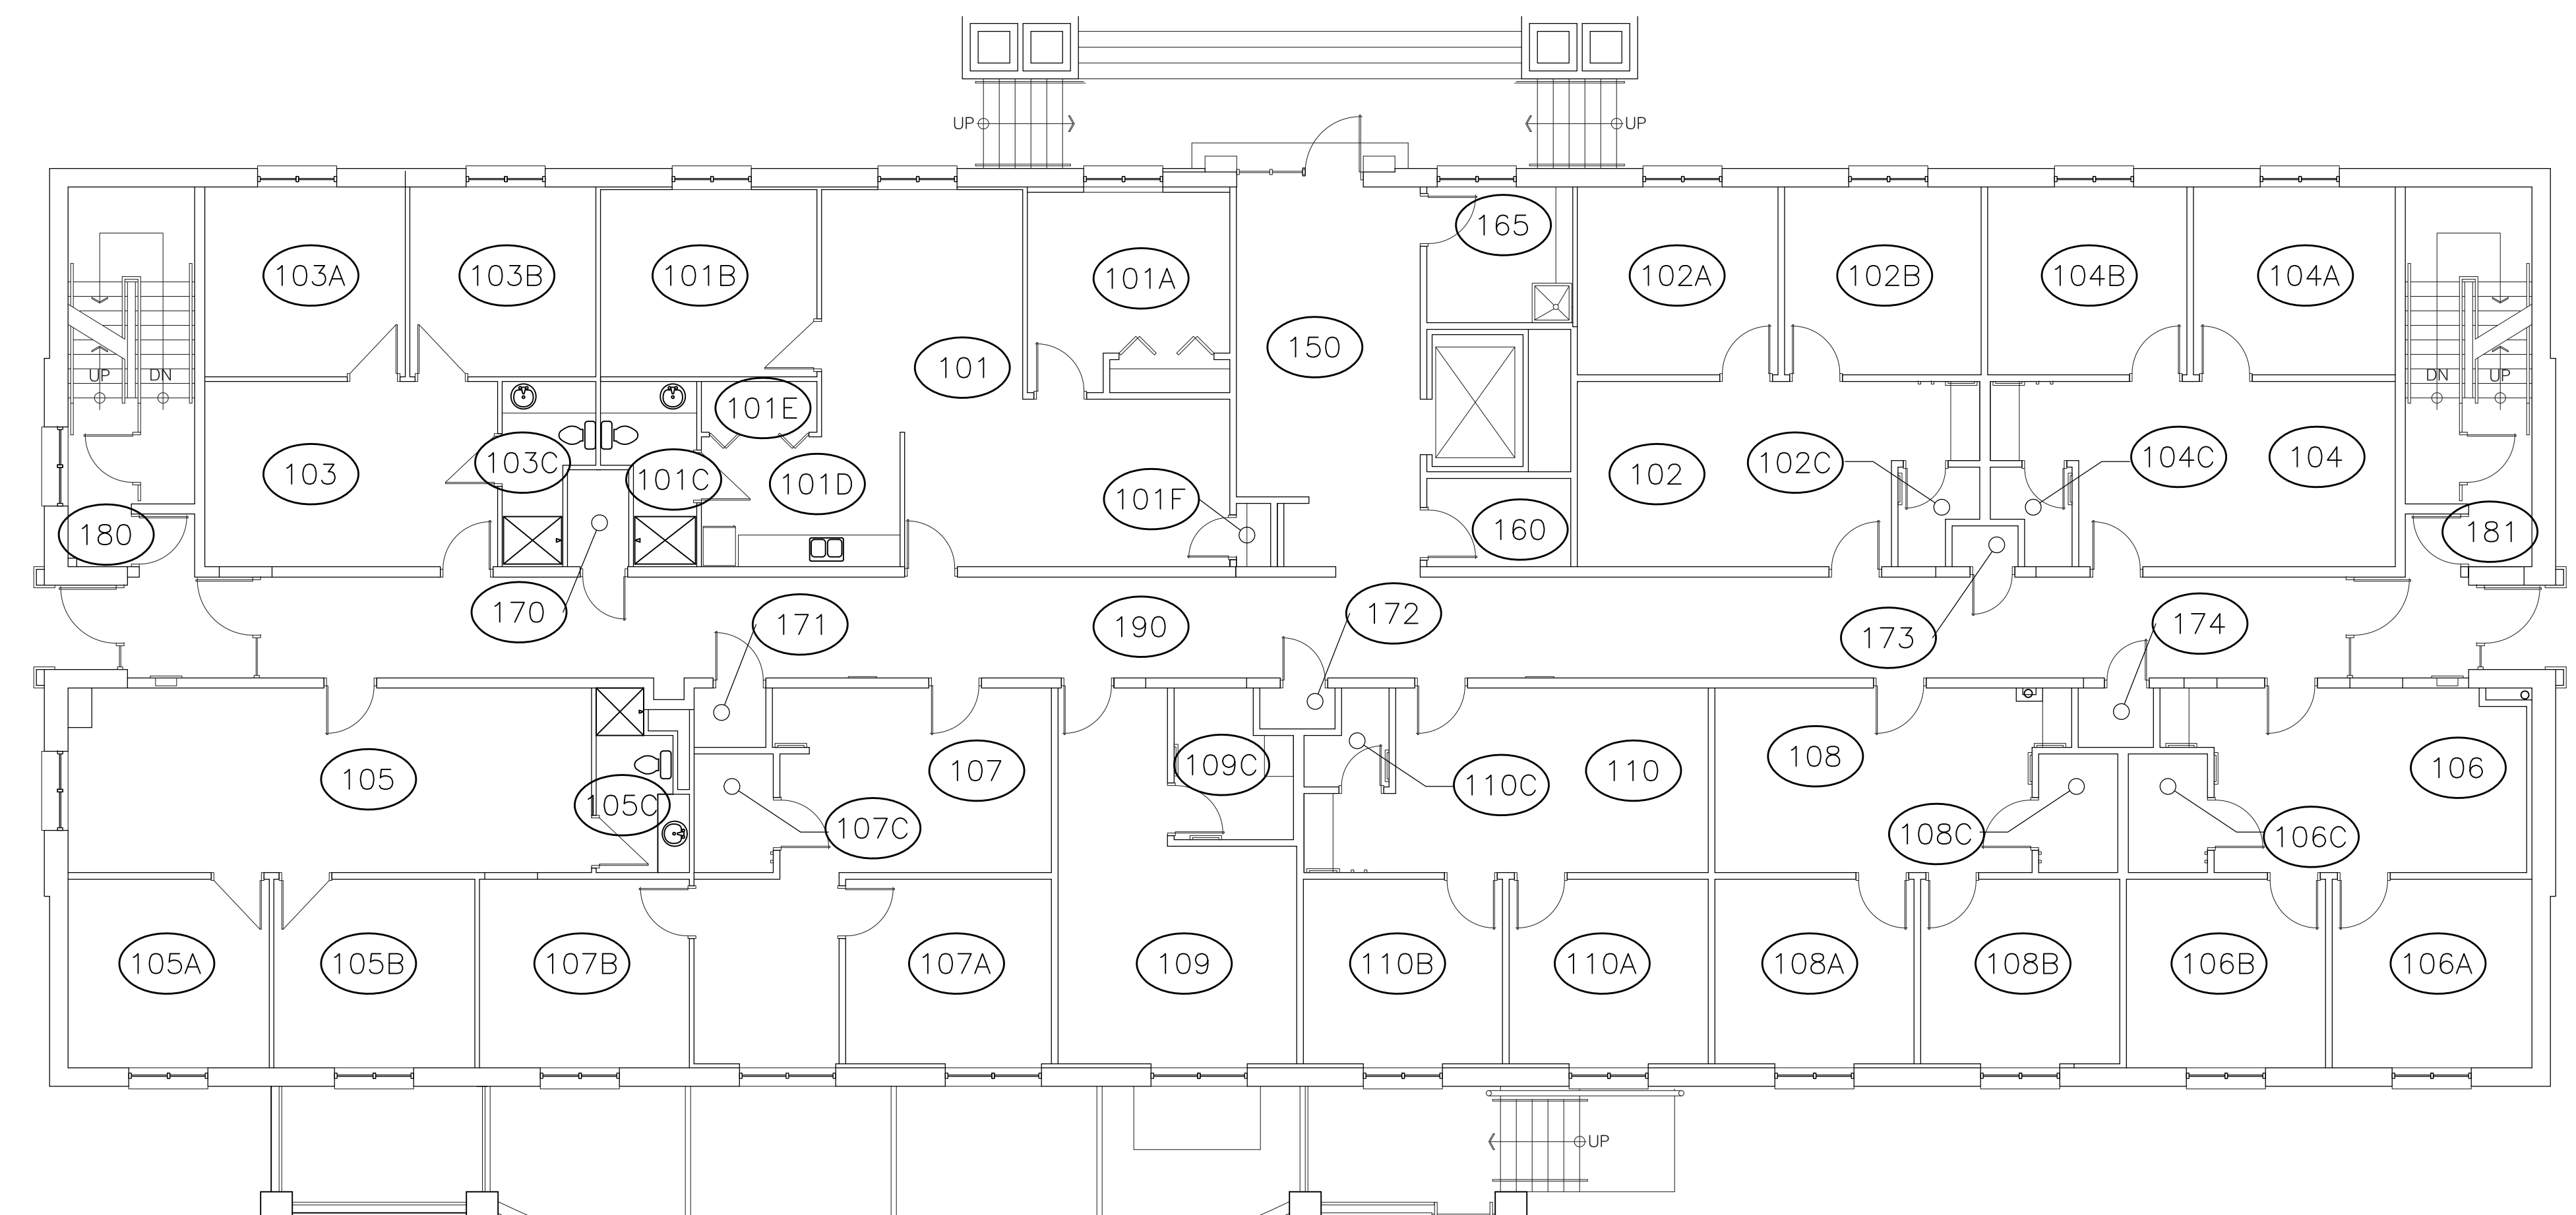

Suite 105

Suite 107

Suite 109

1 TYPICAL FIRST FLOOR SUITE PLANS
1 SCALE: 1/4"=1'-0"

1 FIRST FLOOR
1 SCALE: 1/8"=1'-0"

When this drawing is reproduced at original scale, this bar = 1 inch

Planning, Design & Construction
Burgess House
901 South National Avenue
Springfield, Missouri 65897
(417) 836-5101 Fax: (417) 836-6884

Bedroom Flooring Replacement
Scholars House

Date: 5/15/2017

Drawn By:

Sheet Number:

1

AI