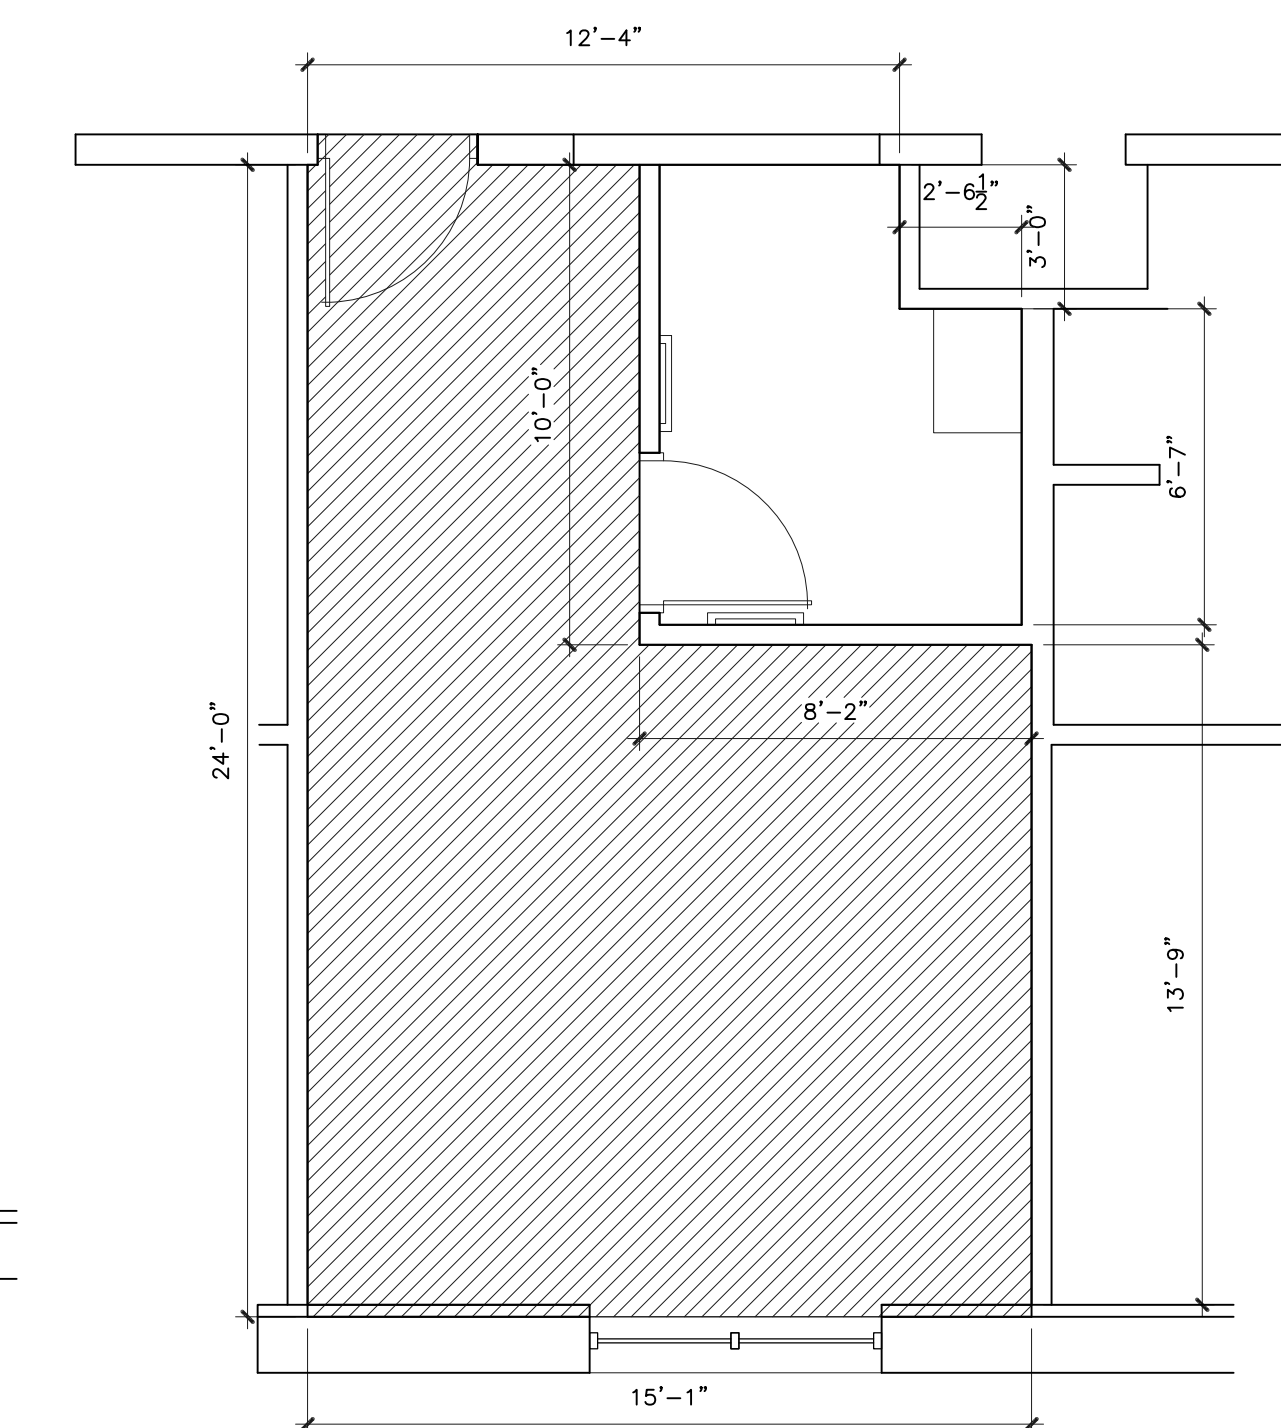

Suite 105

Suite 107

Suite 109

1 TYPICAL FIRST FLOOR SUITE PLANS
1 SCALE: 1/4"=1'-0"

1 FIRST FLOOR
1 SCALE: 1/8"=1'-0"

When this drawing is reproduced at original scale, this bar = 1 inch

Planning, Design & Construction
Burgess House
901 South National Avenue
Springfield, Missouri 65897
(417) 836-5101 Fax: (417) 836-6884

Bedroom Flooring Replacement
Scholars House

Date: 5/15/2017

Drawn By:

Sheet Number:

1

AI